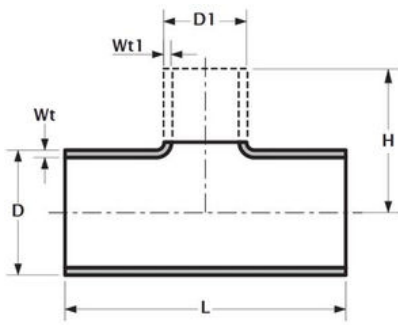

OUTSIDE DIAMETER		WALL THICKNESS		ADDITIONAL INFORMATION	REDUCING TEE		
					LENGTH	HEIGHT	WEIGHT
D	D1	C	L		L	H	KG/PC
88.9	48.3	8.0	5.0	SERIES 6	172.0	86.0	5.1
114.3	88.9	2.0	2.0	SERIES 1	210.0	105.0	1.9
114.3	88.9	2.6	2.3	SERIES 2	210.0	105.0	2.5
114.3	88.9	2.9	2.9	SERIES 3	210.0	105.0	2.8
114.3	88.9	3.6	3.2	SERIES 4	210.0	105.0	3.4
114.3	88.9	6.3	5.6	SERIES 5	210.0	105.0	6.0
114.3	88.9	8.8	8.0	SERIES 6	210.0	105.0	8.4
114.3	76.1	2.0	1.6	SERIES 1	210.0	105.0	1.9
114.3	76.1	2.6	2.3	SERIES 2	210.0	105.0	2.5
114.3	76.1	2.9	2.6	SERIES 3	210.0	105.0	2.8
114.3	76.1	3.6	2.9	SERIES 4	210.0	105.0	3.4
114.3	76.1	6.3	2.6	SERIES 5	210.0	105.0	6.0
114.3	76.1	8.8	7.1	SERIES 6	210.0	105.0	8.4
114.3	60.3	2.0	1.6	SERIES 1	210.0	105.0	1.9
114.3	60.3	2.6	2.0	SERIES 2	210.0	105.0	2.5
114.3	60.3	2.9	2.6	SERIES 3	210.0	105.0	2.8
114.3	60.3	3.6	2.9	SERIES 4	210.0	105.0	3.4
114.3	60.3	6.3	4.0	SERIES 5	210.0	105.0	6.0
114.3	60.3	8.8	5.6	SERIES 6	210.0	105.0	8.4
139.7	114.3	2.0	2.0	SERIES 1	248.0	124.0	2.7
139.7	114.3	2.6	2.6	SERIES 2	248.0	124.0	3.5
139.7	114.3	3.2	2.9	SERIES 3	248.0	124.0	4.2
139.7	114.3	4.0	3.6	SERIES 4	248.0	124.0	5.3
139.7	114.3	6.3	6.3	SERIES 5	248.0	124.0	8.4
139.7	114.3	10.0	8.8	SERIES 6	248.0	124.0	13.0
139.7	88.9	2.0	2.0	SERIES 1	248.0	124.0	2.7
139.7	88.9	2.6	2.3	SERIES 2	248.0	124.0	3.5
139.7	88.9	3.2	2.9	SERIES 3	248.0	124.0	4.2
139.7	88.9	4.0	3.2	SERIES 4	248.0	124.0	5.3
139.7	88.9	6.3	5.6	SERIES 5	248.0	124.0	8.4
139.7	88.9	10.0	8.0	SERIES 6	248.0	124.0	13.0
139.7	76.1	2.0	1.6	SERIES 1	248.0	124.0	2.7
139.7	76.1	2.6	2.3	SERIES 2	248.0	124.0	3.5
139.7	76.1	3.2	2.6	SERIES 3	248.0	124.0	4.2
139.7	76.1	4.0	2.9	SERIES 4	248.0	124.0	5.3
139.7	76.1	6.3	2.6	SERIES 5	248.0	124.0	8.4
139.7	76.1	10.0	7.1	SERIES 6	248.0	124.0	13.0
168.3	139.7	2.0	2.0	SERIES 1	286.0	143.0	3.5
168.3	139.7	2.6	2.6	SERIES 2	286.0	143.0	4.6
168.3	139.7	3.2	3.2	SERIES 3	286.0	143.0	5.6
168.3	139.7	4.5	4.0	SERIES 4	286.0	143.0	7.9
168.3	139.7	7.1	6.3	SERIES 5	286.0	143.0	13.0
168.3	139.7	11.0	10.0	SERIES 6	286.0	143.0	19.0