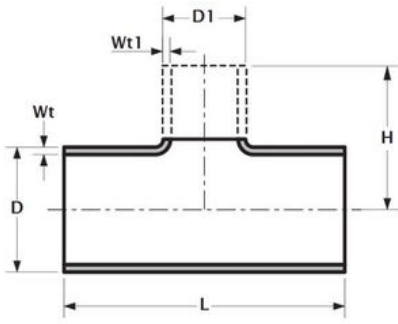

OUTSIDE DIAMETER		WALL THICKNESS		ADDITIONAL INFORMATION	REDUCING TEE		
					LENGTH	HEIGHT	WEIGHT
D	D1	C	L		L	H	KG/PC
168.3	114.3	2.0	2.0	SERIES 1	286.0	143.0	3.5
168.3	114.3	2.6	2.6	SERIES 2	286.0	143.0	4.6
168.3	114.3	3.2	2.9	SERIES 3	286.0	143.0	5.6
168.3	114.3	4.5	3.6	SERIES 4	286.0	143.0	7.9
168.3	114.3	7.1	6.3	SERIES 5	286.0	143.0	13.0
168.3	114.3	11.0	8.8	SERIES 6	286.0	143.0	19.0
168.3	88.9	2.0	2.0	SERIES 1	286.0	143.0	3.5
168.3	88.9	2.6	2.3	SERIES 2	286.0	143.0	4.6
168.3	88.9	3.2	2.9	SERIES 3	286.0	143.0	5.6
168.3	88.9	4.5	3.2	SERIES 4	286.0	143.0	7.9
168.3	88.9	7.1	5.6	SERIES 5	286.0	143.0	13.0
168.3	88.9	11.0	8.0	SERIES 6	286.0	143.0	19.0
219.1	168.3	2.0	2.0	SERIES 1	356.0	168.0	5.6
219.1	168.3	2.6	2.6	SERIES 2	356.0	168.0	7.2
219.1	168.3	3.6	3.2	SERIES 3	356.0	168.0	10.0
219.1	168.3	6.3	4.5	SERIES 4	356.0	168.0	18.0
219.1	168.3	8.0	7.1	SERIES 5	356.0	168.0	22.0
219.1	168.3	12.5	11.0	SERIES 6	356.0	168.0	35.0
219.1	139.7	2.0	2.0	SERIES 1	356.0	162.0	5.6
219.1	139.7	2.6	2.6	SERIES 2	356.0	162.0	7.2
219.1	139.7	3.6	3.2	SERIES 3	356.0	162.0	10.0
219.1	139.7	6.3	4.0	SERIES 4	356.0	162.0	18.0
219.1	139.7	8.0	6.3	SERIES 5	356.0	162.0	22.0
219.1	139.7	12.5	10.0	SERIES 6	356.0	162.0	35.0
219.1	114.3	2.0	2.0	SERIES 1	356.0	156.0	5.6
219.1	114.3	2.6	2.6	SERIES 2	356.0	156.0	7.2
219.1	114.3	3.6	2.9	SERIES 3	356.0	156.0	10.0
219.1	114.3	6.3	3.6	SERIES 4	356.0	156.0	18.0
219.1	114.3	8.0	6.3	SERIES 5	356.0	156.0	22.0
219.1	114.3	12.5	8.8	SERIES 6	356.0	156.0	35.0
273.0	219.1	2.0	2.0	SERIES 1	432.0	203.0	8.1
273.0	219.1	3.6	2.6	SERIES 2	432.0	203.0	15.0
273.0	219.1	4.0	3.6	SERIES 3	432.0	203.0	16.0
273.0	219.1	6.3	6.3	SERIES 4	432.0	203.0	26.0
273.0	219.1	10.0	8.0	SERIES 5	432.0	203.0	41.0
273.0	168.3	2.0	2.0	SERIES 1	432.0	194.0	8.1
273.0	168.3	3.6	2.6	SERIES 2	432.0	194.0	15.0
273.0	168.3	4.0	3.2	SERIES 3	432.0	194.0	16.0
273.0	168.3	6.3	4.5	SERIES 4	432.0	194.0	26.0
273.0	168.3	10.0	7.1	SERIES 5	432.0	194.0	41.0
273.0	139.7	2.0	2.0	SERIES 1	432.0	191.0	8.1
273.0	139.7	3.6	2.6	SERIES 2	432.0	191.0	15.0
273.0	139.7	4.0	3.2	SERIES 3	432.0	191.0	16.0