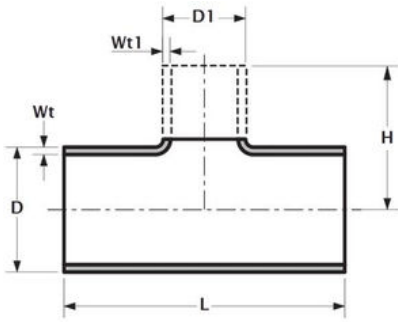

OUTSIDE DIAMETER		WALL THICKNESS		ADDITIONAL INFORMATION	REDUCING TEE		
					LENGTH	HEIGHT	WEIGHT
D	D1	C	L		L	H	KG/PC
26.9	21.3	1.6	1.6	SERIES 1	58.0	29.0	0.15
26.9	21.3	2.0	2.0	SERIES 4	58.0	29.0	0.16
26.9	21.3	3.2	3.2	SERIES 5	58.0	29.0	0.30
26.9	21.3	4.0	4.0	SERIES 6	58.0	29.0	0.30
33.7	26.9	1.6	1.6	SERIES 1	76.0	38.0	0.20
33.7	26.9	4.0	2.0	SERIES 4	76.0	38.0	0.30
33.7	26.9	3.2	3.2	SERIES 5	76.0	38.0	0.40
33.7	26.9	4.5	4.0	SERIES 6	76.0	38.0	0.60
33.7	21.3	1.6	1.6	SERIES 1	76.0	38.0	0.20
33.7	21.3	4.0	2.0	SERIES 4	76.0	38.0	0.30
33.7	21.3	3.2	3.2	SERIES 5	76.0	38.0	0.40
33.7	21.3	4.5	4.0	SERIES 6	76.0	38.0	0.60
42.4	33.7	1.6	1.6	SERIES 1	96.0	48.0	0.30
42.4	33.7	2.0	2.0	SERIES 2	96.0	48.0	0.40
42.4	33.7	2.6	4.0	SERIES 4	96.0	48.0	0.50
42.4	33.7	3.6	3.2	SERIES 5	96.0	48.0	0.70
42.4	33.7	5.0	4.5	SERIES 6	96.0	48.0	1.00
42.4	26.9	1.6	1.6	SERIES 1	96.0	48.0	0.30
42.4	26.9	2.6	2.0	SERIES 4	96.0	48.0	0.50
42.4	26.9	3.6	3.2	SERIES 5	96.0	48.0	0.70
42.4	26.9	5.0	4.0	SERIES 6	96.0	48.0	1.00
42.4	21.3	1.6	1.6	SERIES 1	96.0	48.0	0.30
42.4	21.3	2.6	2.0	SERIES 4	96.0	48.0	0.50
42.4	21.3	3.6	3.2	SERIES 5	96.0	48.0	0.70
42.4	21.3	5.0	4.0	SERIES 6	96.0	48.0	1.00
48.3	42.4	1.6	1.6	SERIES 1	114.0	57.0	0.50
48.3	42.4	2.0	2.0	SERIES 2	114.0	57.0	0.50
48.3	42.4	2.6	2.6	SERIES 4	114.0	57.0	0.70
48.3	42.4	3.6	3.6	SERIES 5	114.0	57.0	1.00
48.3	42.4	5.0	5.0	SERIES 6	114.0	57.0	1.40
48.3	33.7	1.6	1.6	SERIES 1	114.0	57.0	0.50
48.3	33.7	2.0	2.0	SERIES 2	114.0	57.0	0.50
48.3	33.7	2.6	4.0	SERIES 4	114.0	57.0	0.70
48.3	33.7	3.6	3.2	SERIES 5	114.0	57.0	1.00
48.3	33.7	5.0	4.5	SERIES 6	114.0	57.0	1.40
48.3	26.9	1.6	1.6	SERIES 1	114.0	57.0	0.50
48.3	26.9	2.6	2.0	SERIES 4	114.0	57.0	0.50
48.3	26.9	3.6	3.2	SERIES 5	114.0	57.0	1.00
48.3	26.9	5.0	4.0	SERIES 6	114.0	57.0	1.40
60.3	48.3	1.6	1.6	SERIES 1	127.0	64.0	0.6
60.3	48.3	2.0	2.0	SERIES 2	127.0	64.0	0.7
60.3	48.3	2.9	2.6	SERIES 4	127.0	64.0	1.0
60.3	48.3	4.0	3.6	SERIES 5	127.0	64.0	1.4