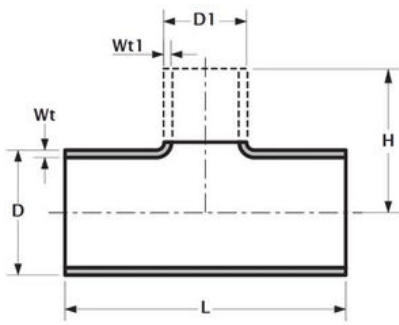

OUTSIDE DIAMETER		WALL THICKNESS		ADDITIONAL INFORMATION	REDUCING TEE		
					LENGTH	HEIGHT	WEIGHT
D	D1	C	L		L	H	KG/PC
273.0	139.7	6.3	4.0	SERIES 4	432.0	191.0	26.0
273.0	139.7	10.0	6.3	SERIES 5	432.0	191.0	41.0
323.9	273.0	2.6	2.0	SERIES 1	508.0	241.0	15.0
323.9	273.0	4.0	3.6	SERIES 2	508.0	241.0	23.0
323.9	273.0	4.5	4.0	SERIES 3	508.0	241.0	26.0
323.9	273.0	7.1	6.3	SERIES 4	508.0	241.0	40.0
323.9	273.0	10.0	10.0	SERIES 5	508.0	241.0	57.0
323.9	219.1	2.6	2.0	SERIES 1	508.0	229.0	15.0
323.9	219.1	4.0	2.6	SERIES 2	508.0	229.0	23.0
323.9	219.1	4.5	3.6	SERIES 3	508.0	229.0	26.0
323.9	219.1	7.1	6.3	SERIES 4	508.0	229.0	40.0
323.9	219.1	10.0	8.0	SERIES 5	508.0	229.0	57.0
323.9	168.3	2.6	2.0	SERIES 1	508.0	219.0	15.0
323.9	168.3	4.0	2.6	SERIES 2	508.0	219.0	23.0
323.9	168.3	4.5	3.2	SERIES 3	508.0	219.0	26.0
323.9	168.3	7.1	4.5	SERIES 4	508.0	219.0	40.0
323.9	168.3	10.0	7.1	SERIES 5	508.0	219.0	57.0
355.6	323.9	2.6	2.6	SERIES 1	558.0	270.0	65.0
355.6	323.9	4.0	4.0	SERIES 2	558.0	270.0	65.0
355.6	323.9	5.0	4.5	SERIES 3	558.0	270.0	65.0
355.6	323.9	8.0	7.1	SERIES 4	558.0	270.0	80.0
355.6	323.9	11.0	10.0	SERIES 5	558.0	270.0	95.0
355.6	273.0	2.6	2.0	SERIES 1	558.0	257.0	65.0
355.6	273.0	4.0	3.6	SERIES 2	558.0	257.0	65.0
355.6	273.0	5.0	4.0	SERIES 3	558.0	257.0	65.0
355.6	273.0	8.0	6.3	SERIES 4	558.0	257.0	80.0
355.6	273.0	11.0	10.0	SERIES 5	558.0	257.0	95.0
355.6	219.1	2.6	2.0	SERIES 1	558.0	248.0	65.0
355.6	219.1	4.0	3.6	SERIES 2	558.0	248.0	65.0
355.6	219.1	5.0	3.6	SERIES 3	558.0	248.0	65.0
355.6	219.1	8.0	6.3	SERIES 4	558.0	248.0	80.0
355.6	219.1	11.0	8.0	SERIES 5	558.0	248.0	95.0
406.4	355.6	2.6	2.6	SERIES 1	610.0	305.0	80.0
406.4	355.6	4.0	4.0	SERIES 2	610.0	305.0	80.0
406.4	355.6	5.0	5.0	SERIES 3	610.0	305.0	80.0
406.4	355.6	8.8	8.0	SERIES 4	610.0	305.0	90.0
406.4	355.6	12.5	11.0	SERIES 5	610.0	305.0	120.0
406.4	323.9	2.6	2.6	SERIES 1	610.0	295.0	80.0
406.4	323.9	4.0	4.0	SERIES 2	610.0	295.0	80.0
406.4	323.9	5.0	4.5	SERIES 3	610.0	295.0	80.0
406.4	323.9	8.8	7.1	SERIES 4	610.0	295.0	90.0
406.4	323.9	12.5	10.0	SERIES 5	610.0	295.0	120.0
406.4	273.0	2.6	2.0	SERIES 1	610.0	283.0	80.0