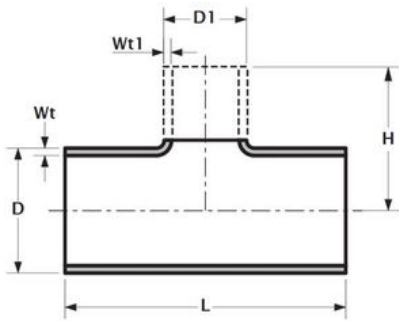

OUTSIDE DIAMETER		WALL THICKNESS		ADDITIONAL INFORMATION	REDUCING TEE		
D	D1	C	L		LENGTH L	HEIGHT H	WEIGHT KG/PC
406.4	273.0	4.0	3.6	SERIES 2	610.0	283.0	80.0
406.4	273.0	5.0	4.0	SERIES 3	610.0	283.0	80.0
406.4	273.0	8.8	6.3	SERIES 4	610.0	283.0	90.0
406.4	273.0	12.5	10.0	SERIES 5	610.0	283.0	120.0
457.0	406.4	3.2	2.6	SERIES 1	686.0	330.0	95.0
457.0	406.4	4.0	4.0	SERIES 2	686.0	330.0	95.0
457.0	406.4	5.0	5.0	SERIES 3	686.0	330.0	100.0
457.0	406.4	10.0	8.8	SERIES 4	686.0	330.0	130.0
457.0	355.6	3.2	2.6	SERIES 1	686.0	330.0	95.0
457.0	355.6	4.0	4.0	SERIES 2	686.0	330.0	95.0
457.0	355.6	5.0	5.0	SERIES 3	686.0	330.0	100.0
457.0	355.6	10.0	8.0	SERIES 4	686.0	330.0	130.0
457.0	323.9	3.2	2.6	SERIES 1	686.0	321.0	95.0
457.0	323.9	4.0	4.0	SERIES 2	686.0	321.0	95.0
457.0	323.9	5.0	4.5	SERIES 3	686.0	321.0	100.0
457.0	323.9	10.0	7.1	SERIES 4	686.0	321.0	130.0
508.0	508.0	3.2	3.2	SERIES 1	508.0	368.0	115.0
508.0	508.0	5.0	4.0	SERIES 2	508.0	368.0	115.0
508.0	508.0	5.6	5.0	SERIES 3	508.0	368.0	115.0
508.0	508.0	11.0	10.0	SERIES 4	508.0	368.0	190.0
508.0	508.0	3.2	2.6	SERIES 1	508.0	356.0	115.0
508.0	508.0	5.0	4.0	SERIES 2	508.0	356.0	115.0
508.0	508.0	5.6	5.0	SERIES 3	508.0	356.0	115.0
508.0	508.0	11.0	8.8	SERIES 4	508.0	356.0	190.0
508.0	508.0	3.2	2.6	SERIES 1	508.0	356.0	115.0
508.0	508.0	5.0	4.0	SERIES 2	508.0	356.0	115.0
508.0	508.0	5.6	5.0	SERIES 3	508.0	356.0	115.0
508.0	508.0	11.0	8.0	SERIES 4	508.0	356.0	190.0
610.0	508.0	3.2	3.2	SERIES 1	864.0	432.0	150.0
610.0	508.0	5.6	5.6	SERIES 2	864.0	432.0	150.0
610.0	508.0	6.3	6.3	SERIES 3	864.0	432.0	150.0
610.0	508.0	12.5	12.5	SERIES 4	864.0	432.0	250.0

WEIGHTS ARE APPROXIMATE.