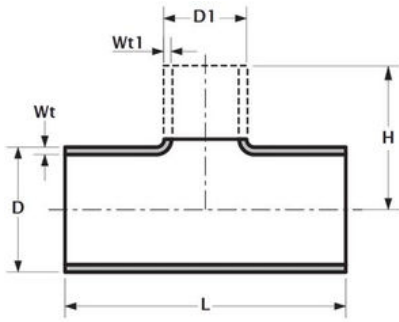

OUTSIDE DIAMETER		WALL THICKNESS		ADDITIONAL INFORMATION	REDUCING TEE		
					LENGTH	HEIGHT	WEIGHT
D	D1	C	L		L	H	KG/PC
168.3	114.3	2.0	2.0	SERIES 1	286.0	143.0	3.5
168.3	114.3	2.6	2.6	SERIES 2	286.0	143.0	4.6
168.3	114.3	3.2	2.9	SERIES 3	286.0	143.0	5.6
168.3	114.3	4.5	3.6	SERIES 4	286.0	143.0	7.9
168.3	114.3	7.1	6.3	SERIES 5	286.0	143.0	13.0
168.3	114.3	11.0	8.8	SERIES 6	286.0	143.0	19.0
168.3	88.9	2.0	2.0	SERIES 1	286.0	143.0	3.5
168.3	88.9	2.6	2.3	SERIES 2	286.0	143.0	4.6
168.3	88.9	3.2	2.9	SERIES 3	286.0	143.0	5.6
168.3	88.9	4.5	3.2	SERIES 4	286.0	143.0	7.9
168.3	88.9	7.1	5.6	SERIES 5	286.0	143.0	13.0
168.3	88.9	11.0	8.0	SERIES 6	286.0	143.0	19.0
219.1	168.3	2.0	2.0	SERIES 1	356.0	168.0	5.6
219.1	168.3	2.6	2.6	SERIES 2	356.0	168.0	7.2
219.1	168.3	3.6	3.2	SERIES 3	356.0	168.0	10.0
219.1	168.3	6.3	4.5	SERIES 4	356.0	168.0	18.0
219.1	168.3	8.0	7.1	SERIES 5	356.0	168.0	22.0
219.1	168.3	12.5	11.0	SERIES 6	356.0	168.0	35.0
219.1	139.7	2.0	2.0	SERIES 1	356.0	162.0	5.6
219.1	139.7	2.6	2.6	SERIES 2	356.0	162.0	7.2
219.1	139.7	3.6	3.2	SERIES 3	356.0	162.0	10.0
219.1	139.7	6.3	4.0	SERIES 4	356.0	162.0	18.0
219.1	139.7	8.0	6.3	SERIES 5	356.0	162.0	22.0
219.1	139.7	12.5	10.0	SERIES 6	356.0	162.0	35.0
219.1	114.3	2.0	2.0	SERIES 1	356.0	156.0	5.6
219.1	114.3	2.6	2.6	SERIES 2	356.0	156.0	7.2
219.1	114.3	3.6	2.9	SERIES 3	356.0	156.0	10.0
219.1	114.3	6.3	3.6	SERIES 4	356.0	156.0	18.0
219.1	114.3	8.0	6.3	SERIES 5	356.0	156.0	22.0
219.1	114.3	12.5	8.8	SERIES 6	356.0	156.0	35.0
273.0	219.1	2.0	2.0	SERIES 1	432.0	203.0	8.1
273.0	219.1	3.6	2.6	SERIES 2	432.0	203.0	15.0
273.0	219.1	4.0	3.6	SERIES 3	432.0	203.0	16.0
273.0	219.1	6.3	6.3	SERIES 4	432.0	203.0	26.0
273.0	219.1	10.0	8.0	SERIES 5	432.0	203.0	41.0
273.0	168.3	2.0	2.0	SERIES 1	432.0	194.0	8.1
273.0	168.3	3.6	2.6	SERIES 2	432.0	194.0	15.0
273.0	168.3	4.0	3.2	SERIES 3	432.0	194.0	16.0
273.0	168.3	6.3	4.5	SERIES 4	432.0	194.0	26.0
273.0	168.3	10.0	7.1	SERIES 5	432.0	194.0	41.0
273.0	139.7	2.0	2.0	SERIES 1	432.0	191.0	8.1
273.0	139.7	3.6	2.6	SERIES 2	432.0	191.0	15.0
273.0	139.7	4.0	3.2	SERIES 3	432.0	191.0	16.0