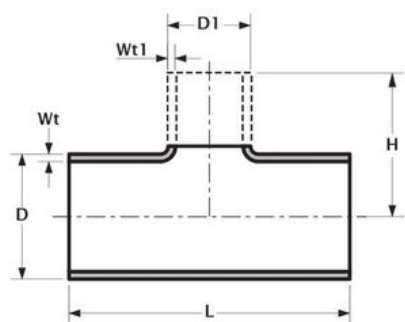

OUTSIDE DIAMETER		WALL THICKNESS		ADDITIONAL INFORMATION	REDUCING TEE		
					LENGTH	HEIGHT	WEIGHT
D	D1	C	L		L	H	KG/PC
88.9	48.3	8.0	5.0	SERIES 6	172.0	86.0	5.1
114.3	88.9	2.0	2.0	SERIES 1	210.0	105.0	1.9
114.3	88.9	2.6	2.3	SERIES 2	210.0	105.0	2.5
114.3	88.9	2.9	2.9	SERIES 3	210.0	105.0	2.8
114.3	88.9	3.6	3.2	SERIES 4	210.0	105.0	3.4
114.3	88.9	6.3	5.6	SERIES 5	210.0	105.0	6.0
114.3	88.9	8.8	8.0	SERIES 6	210.0	105.0	8.4
114.3	76.1	2.0	1.6	SERIES 1	210.0	105.0	1.9
114.3	76.1	2.6	2.3	SERIES 2	210.0	105.0	2.5
114.3	76.1	2.9	2.6	SERIES 3	210.0	105.0	2.8
114.3	76.1	3.6	2.9	SERIES 4	210.0	105.0	3.4
114.3	76.1	6.3	2.6	SERIES 5	210.0	105.0	6.0
114.3	76.1	8.8	7.1	SERIES 6	210.0	105.0	8.4
114.3	60.3	2.0	1.6	SERIES 1	210.0	105.0	1.9
114.3	60.3	2.6	2.0	SERIES 2	210.0	105.0	2.5
114.3	60.3	2.9	2.6	SERIES 3	210.0	105.0	2.8
114.3	60.3	3.6	2.9	SERIES 4	210.0	105.0	3.4
114.3	60.3	6.3	4.0	SERIES 5	210.0	105.0	6.0
114.3	60.3	8.8	5.6	SERIES 6	210.0	105.0	8.4
139.7	114.3	2.0	2.0	SERIES 1	248.0	124.0	2.7
139.7	114.3	2.6	2.6	SERIES 2	248.0	124.0	3.5
139.7	114.3	3.2	2.9	SERIES 3	248.0	124.0	4.2
139.7	114.3	4.0	3.6	SERIES 4	248.0	124.0	5.3
139.7	114.3	6.3	6.3	SERIES 5	248.0	124.0	8.4
139.7	114.3	10.0	8.8	SERIES 6	248.0	124.0	13.0
139.7	88.9	2.0	2.0	SERIES 1	248.0	124.0	2.7
139.7	88.9	2.6	2.3	SERIES 2	248.0	124.0	3.5
139.7	88.9	3.2	2.9	SERIES 3	248.0	124.0	4.2
139.7	88.9	4.0	3.2	SERIES 4	248.0	124.0	5.3
139.7	88.9	6.3	5.6	SERIES 5	248.0	124.0	8.4
139.7	88.9	10.0	8.0	SERIES 6	248.0	124.0	13.0
139.7	76.1	2.0	1.6	SERIES 1	248.0	124.0	2.7
139.7	76.1	2.6	2.3	SERIES 2	248.0	124.0	3.5
139.7	76.1	3.2	2.6	SERIES 3	248.0	124.0	4.2
139.7	76.1	4.0	2.9	SERIES 4	248.0	124.0	5.3
139.7	76.1	6.3	2.6	SERIES 5	248.0	124.0	8.4
139.7	76.1	10.0	7.1	SERIES 6	248.0	124.0	13.0
168.3	139.7	2.0	2.0	SERIES 1	286.0	143.0	3.5
168.3	139.7	2.6	2.6	SERIES 2	286.0	143.0	4.6
168.3	139.7	3.2	3.2	SERIES 3	286.0	143.0	5.6
168.3	139.7	4.5	4.0	SERIES 4	286.0	143.0	7.9
168.3	139.7	7.1	6.3	SERIES 5	286.0	143.0	13.0
168.3	139.7	11.0	10.0	SERIES 6	286.0	143.0	19.0