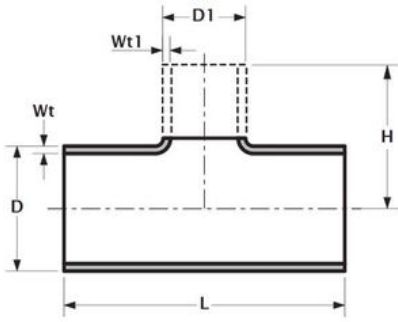

OUTSIDE DIAMETER		WALL THICKNESS		ADDITIONAL INFORMATION	REDUCING TEE		
D	D1	C	L		LENGTH L	HEIGHT H	WEIGHT KG/PC
406.4	273.0	4.0	3.6	SERIES 2	610.0	283.0	80.0
406.4	273.0	5.0	4.0	SERIES 3	610.0	283.0	80.0
406.4	273.0	8.8	6.3	SERIES 4	610.0	283.0	90.0
406.4	273.0	12.5	10.0	SERIES 5	610.0	283.0	120.0
457.0	406.4	3.2	2.6	SERIES 1	686.0	330.0	95.0
457.0	406.4	4.0	4.0	SERIES 2	686.0	330.0	95.0
457.0	406.4	5.0	5.0	SERIES 3	686.0	330.0	100.0
457.0	406.4	10.0	8.8	SERIES 4	686.0	330.0	130.0
457.0	355.6	3.2	2.6	SERIES 1	686.0	330.0	95.0
457.0	355.6	4.0	4.0	SERIES 2	686.0	330.0	95.0
457.0	355.6	5.0	5.0	SERIES 3	686.0	330.0	100.0
457.0	355.6	10.0	8.0	SERIES 4	686.0	330.0	130.0
457.0	323.9	3.2	2.6	SERIES 1	686.0	321.0	95.0
457.0	323.9	4.0	4.0	SERIES 2	686.0	321.0	95.0
457.0	323.9	5.0	4.5	SERIES 3	686.0	321.0	100.0
457.0	323.9	10.0	7.1	SERIES 4	686.0	321.0	130.0
508.0	508.0	3.2	3.2	SERIES 1	508.0	368.0	115.0
508.0	508.0	5.0	4.0	SERIES 2	508.0	368.0	115.0
508.0	508.0	5.6	5.0	SERIES 3	508.0	368.0	115.0
508.0	508.0	11.0	10.0	SERIES 4	508.0	368.0	190.0
508.0	508.0	3.2	2.6	SERIES 1	508.0	356.0	115.0
508.0	508.0	5.0	4.0	SERIES 2	508.0	356.0	115.0
508.0	508.0	5.6	5.0	SERIES 3	508.0	356.0	115.0
508.0	508.0	11.0	8.8	SERIES 4	508.0	356.0	190.0
508.0	508.0	3.2	2.6	SERIES 1	508.0	356.0	115.0
508.0	508.0	5.0	4.0	SERIES 2	508.0	356.0	115.0
508.0	508.0	5.6	5.0	SERIES 3	508.0	356.0	115.0
508.0	508.0	11.0	8.0	SERIES 4	508.0	356.0	190.0
610.0	508.0	3.2	3.2	SERIES 1	864.0	432.0	150.0
610.0	508.0	5.6	5.6	SERIES 2	864.0	432.0	150.0
610.0	508.0	6.3	6.3	SERIES 3	864.0	432.0	150.0
610.0	508.0	12.5	12.5	SERIES 4	864.0	432.0	250.0

WEIGHTS ARE APPROXIMATE.