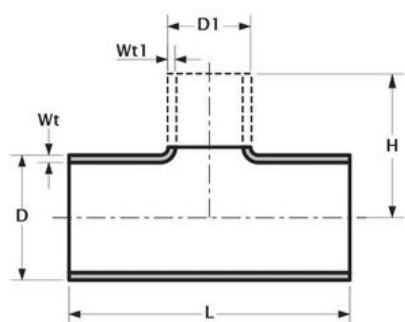

OUTSIDE DIAMETER		WALL THICKNESS		ADDITIONAL INFORMATION	REDUCING TEE		
D	D1	C	L		LENGTH L	HEIGHT H	WEIGHT KG/PC
406.4	273.0	4.0	3.6	SERIES 2	610.0	283.0	80.0
406.4	273.0	5.0	4.0	SERIES 3	610.0	283.0	80.0
406.4	273.0	8.8	6.3	SERIES 4	610.0	283.0	90.0
406.4	273.0	12.5	10.0	SERIES 5	610.0	283.0	120.0
457.0	406.4	3.2	2.6	SERIES 1	686.0	330.0	95.0
457.0	406.4	4.0	4.0	SERIES 2	686.0	330.0	95.0
457.0	406.4	5.0	5.0	SERIES 3	686.0	330.0	100.0
457.0	406.4	10.0	8.8	SERIES 4	686.0	330.0	130.0
457.0	355.6	3.2	2.6	SERIES 1	686.0	330.0	95.0
457.0	355.6	4.0	4.0	SERIES 2	686.0	330.0	95.0
457.0	355.6	5.0	5.0	SERIES 3	686.0	330.0	100.0
457.0	355.6	10.0	8.0	SERIES 4	686.0	330.0	130.0
457.0	323.9	3.2	2.6	SERIES 1	686.0	321.0	95.0
457.0	323.9	4.0	4.0	SERIES 2	686.0	321.0	95.0
457.0	323.9	5.0	4.5	SERIES 3	686.0	321.0	100.0
457.0	323.9	10.0	7.1	SERIES 4	686.0	321.0	130.0
508.0	508.0	3.2	3.2	SERIES 1	508.0	368.0	115.0
508.0	508.0	5.0	4.0	SERIES 2	508.0	368.0	115.0
508.0	508.0	5.6	5.0	SERIES 3	508.0	368.0	115.0
508.0	508.0	11.0	10.0	SERIES 4	508.0	368.0	190.0
508.0	508.0	3.2	2.6	SERIES 1	508.0	356.0	115.0
508.0	508.0	5.0	4.0	SERIES 2	508.0	356.0	115.0
508.0	508.0	5.6	5.0	SERIES 3	508.0	356.0	115.0
508.0	508.0	11.0	8.8	SERIES 4	508.0	356.0	190.0
508.0	508.0	3.2	2.6	SERIES 1	508.0	356.0	115.0
508.0	508.0	5.0	4.0	SERIES 2	508.0	356.0	115.0
508.0	508.0	5.6	5.0	SERIES 3	508.0	356.0	115.0
508.0	508.0	11.0	8.0	SERIES 4	508.0	356.0	190.0
610.0	508.0	3.2	3.2	SERIES 1	864.0	432.0	150.0
610.0	508.0	5.6	5.6	SERIES 2	864.0	432.0	150.0
610.0	508.0	6.3	6.3	SERIES 3	864.0	432.0	150.0
610.0	508.0	12.5	12.5	SERIES 4	864.0	432.0	250.0

WEIGHTS ARE APPROXIMATE.