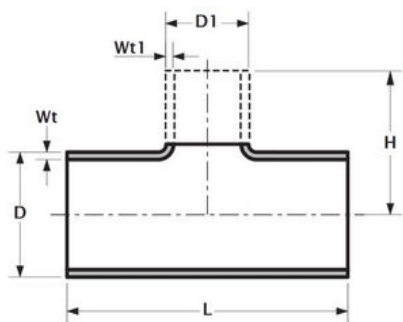

OUTSIDE DIAMETER		WALL THICKNESS		ADDITIONAL INFORMATION	REDUCING TEE		
					LENGTH	HEIGHT	WEIGHT
D	D1	C	L		L	H	KG/PC
168.3	114.3	2.0	2.0	SERIES 1	286.0	143.0	3.5
168.3	114.3	2.6	2.6	SERIES 2	286.0	143.0	4.6
168.3	114.3	3.2	2.9	SERIES 3	286.0	143.0	5.6
168.3	114.3	4.5	3.6	SERIES 4	286.0	143.0	7.9
168.3	114.3	7.1	6.3	SERIES 5	286.0	143.0	13.0
168.3	114.3	11.0	8.8	SERIES 6	286.0	143.0	19.0
168.3	88.9	2.0	2.0	SERIES 1	286.0	143.0	3.5
168.3	88.9	2.6	2.3	SERIES 2	286.0	143.0	4.6
168.3	88.9	3.2	2.9	SERIES 3	286.0	143.0	5.6
168.3	88.9	4.5	3.2	SERIES 4	286.0	143.0	7.9
168.3	88.9	7.1	5.6	SERIES 5	286.0	143.0	13.0
168.3	88.9	11.0	8.0	SERIES 6	286.0	143.0	19.0
219.1	168.3	2.0	2.0	SERIES 1	356.0	168.0	5.6
219.1	168.3	2.6	2.6	SERIES 2	356.0	168.0	7.2
219.1	168.3	3.6	3.2	SERIES 3	356.0	168.0	10.0
219.1	168.3	6.3	4.5	SERIES 4	356.0	168.0	18.0
219.1	168.3	8.0	7.1	SERIES 5	356.0	168.0	22.0
219.1	168.3	12.5	11.0	SERIES 6	356.0	168.0	35.0
219.1	139.7	2.0	2.0	SERIES 1	356.0	162.0	5.6
219.1	139.7	2.6	2.6	SERIES 2	356.0	162.0	7.2
219.1	139.7	3.6	3.2	SERIES 3	356.0	162.0	10.0
219.1	139.7	6.3	4.0	SERIES 4	356.0	162.0	18.0
219.1	139.7	8.0	6.3	SERIES 5	356.0	162.0	22.0
219.1	139.7	12.5	10.0	SERIES 6	356.0	162.0	35.0
219.1	114.3	2.0	2.0	SERIES 1	356.0	156.0	5.6
219.1	114.3	2.6	2.6	SERIES 2	356.0	156.0	7.2
219.1	114.3	3.6	2.9	SERIES 3	356.0	156.0	10.0
219.1	114.3	6.3	3.6	SERIES 4	356.0	156.0	18.0
219.1	114.3	8.0	6.3	SERIES 5	356.0	156.0	22.0
219.1	114.3	12.5	8.8	SERIES 6	356.0	156.0	35.0
273.0	219.1	2.0	2.0	SERIES 1	432.0	203.0	8.1
273.0	219.1	3.6	2.6	SERIES 2	432.0	203.0	15.0
273.0	219.1	4.0	3.6	SERIES 3	432.0	203.0	16.0
273.0	219.1	6.3	6.3	SERIES 4	432.0	203.0	26.0
273.0	219.1	10.0	8.0	SERIES 5	432.0	203.0	41.0
273.0	168.3	2.0	2.0	SERIES 1	432.0	194.0	8.1
273.0	168.3	3.6	2.6	SERIES 2	432.0	194.0	15.0
273.0	168.3	4.0	3.2	SERIES 3	432.0	194.0	16.0
273.0	168.3	6.3	4.5	SERIES 4	432.0	194.0	26.0
273.0	168.3	10.0	7.1	SERIES 5	432.0	194.0	41.0
273.0	139.7	2.0	2.0	SERIES 1	432.0	191.0	8.1
273.0	139.7	3.6	2.6	SERIES 2	432.0	191.0	15.0
273.0	139.7	4.0	3.2	SERIES 3	432.0	191.0	16.0